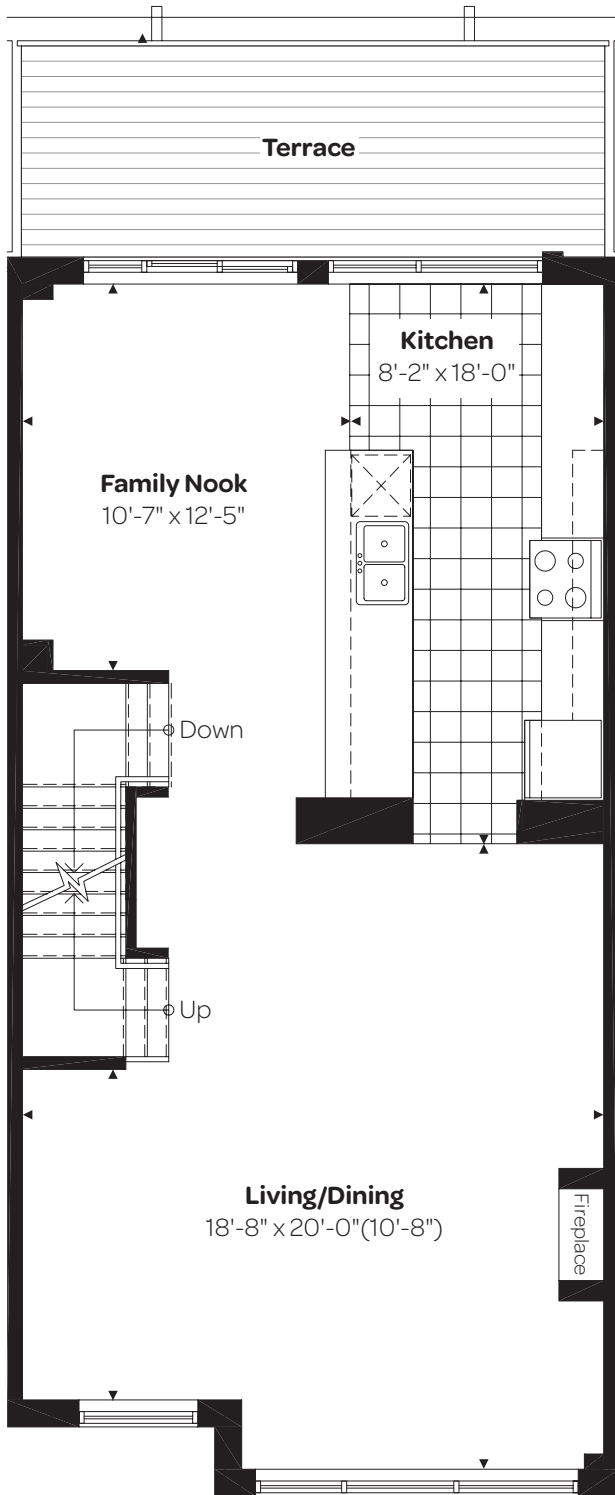

# Main Floor – Extended Counter 767 sq.ft.

## THE MARQUEE TOWNHOMES ON THE PARK

*Elegantly Designed*  
3 BEDROOM TOWNHOME

Ground floor – 475 sq.ft.  
Second floor – 763 sq.ft.  
Total – 2,005 sq.ft.

---

---

---

---

---

---

All areas and stated room dimensions are approximate. Sizes and specifications are subject to change without notice. Actual living area may vary from floor area stated above. All illustrations are artist concept. E.&O.E.